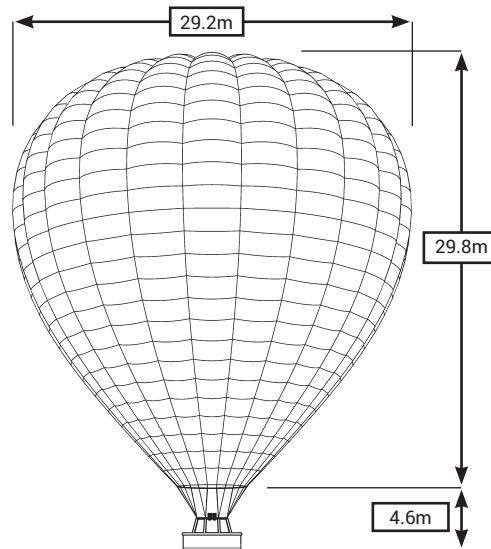

B-425 standard features

- 24 gores - 425,000 Cu.Ft./12,035Cu.m.
- Lite Vent deflation system
- Rotation vents (G24-P14,15,16,17,18)
- Nomex Panel 1 (1.45m high)
- K27 in Panels 11 to 28 and vent
- Repair entry port, Camera Mounts
- Gore 6 is on top for inflation (K)

Options

- Nomex Scoop
- Panel 2 in Nomex
- All K27 cloth - req. panel 2 in Nomex

V4	Circular center vent panel																								
V3																									
V2																									
V1																									
28																									
27																									
26																									
25																									
24																									
23																									
22																									
21																									
20																									
19																									
18																									RV
17																									RV
16																									RV
15																									RV
14																									RV
13																									
12																									
11																									
10																									
9																									
8																									
7																									
6																									
5																									
4																									
3																									
2																									
1						K																			
	1	2	3	4	5	6	7	8	9	10	11	12	13	14	15	16	17	18	19	20	21	22	23	24	